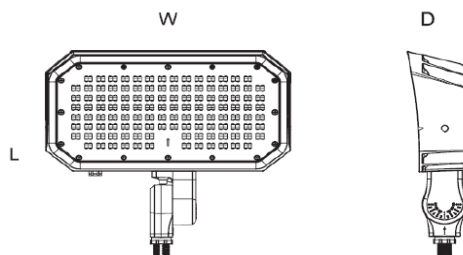

70W Models

11.70"L x 12.20"W x 3.15"H

Lighting & Electrical Supply